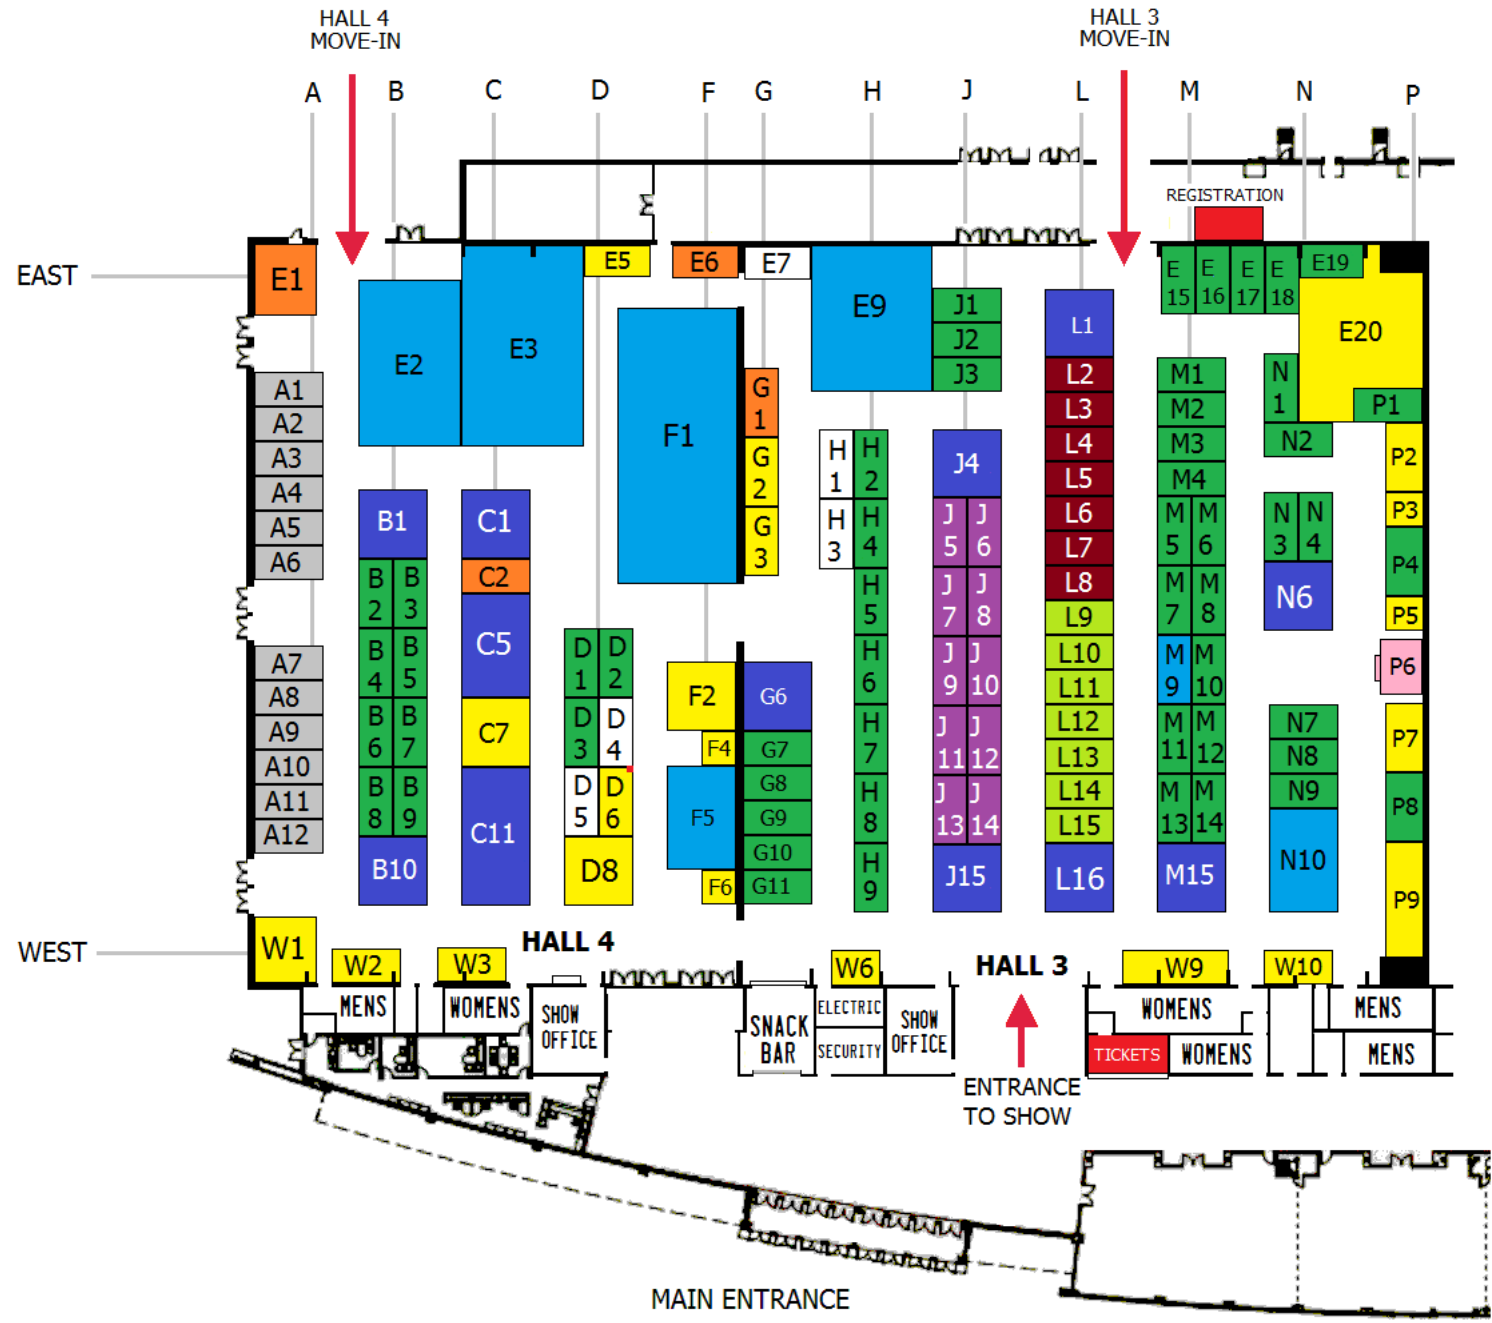

# 2014 FLOOR PLAN

**LEGEND**

0 10 20 40 100  
SCALE IN FEET

- SHOW CARS
- SPECIALTY CARS
- MAIN STAGE
- OPEN SPACE
- VENDORS
- SPECIAL ATTRACTIONS
- NCMA
- SKC
- NEXTMOD
- CCC
- USED CAR CORRAL